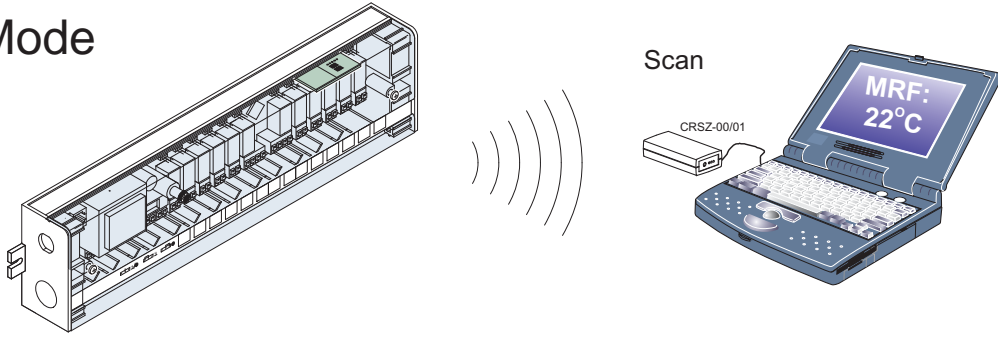

5sec.

CRCA-00/06
CRCA-00/07

> 0.5sec.

Channel 2

5sec.

> 15sec.

Comfort Mode

Fuse