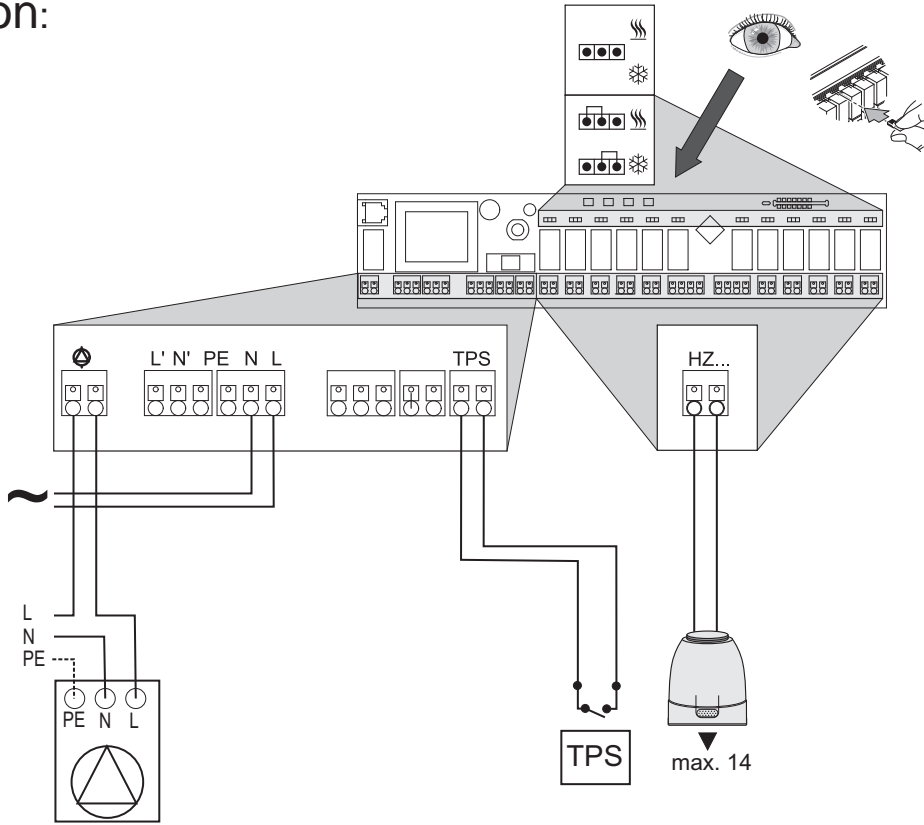

1.2

1.3

2.1

2.2

2.3

2.4

2.5

Connection:

Connection type pump 230V:

Basic Mode

Channel 1

5sec.

Channel 1

CRCA-00/06
CRCA-00/07

Channel 2

5sec.