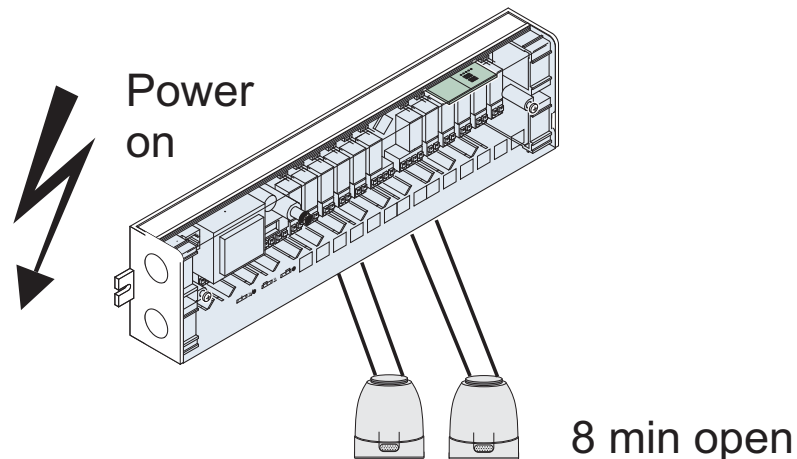

1.2

1.3

2.1

2.2

2.3

2.4

2.5

Connection:

Connection type pump 230V:

Basic Mode

Channel 1

5sec.

Channel 1

CRCA-00/06
CRCA-00/07

Channel 2

5sec.