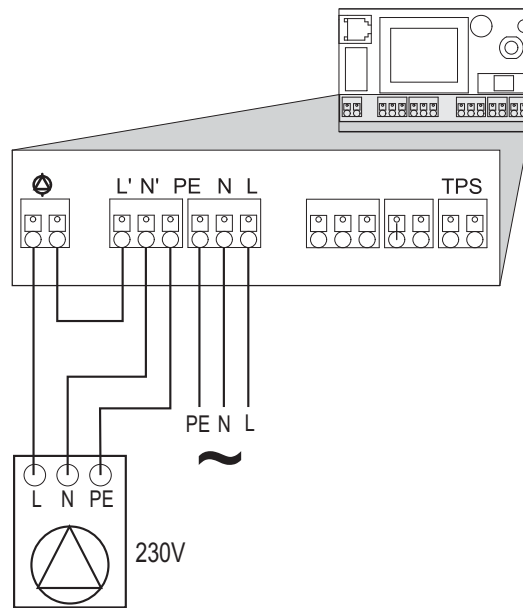

1.2

1.3

2.1

2.2

2.3

2.4

2.5

Connection:

Connection type pump 230V:

Basic Mode

Channel 1

5sec.

Channel 1

CRCA-00/06
CRCA-00/07

Channel 2

5sec.