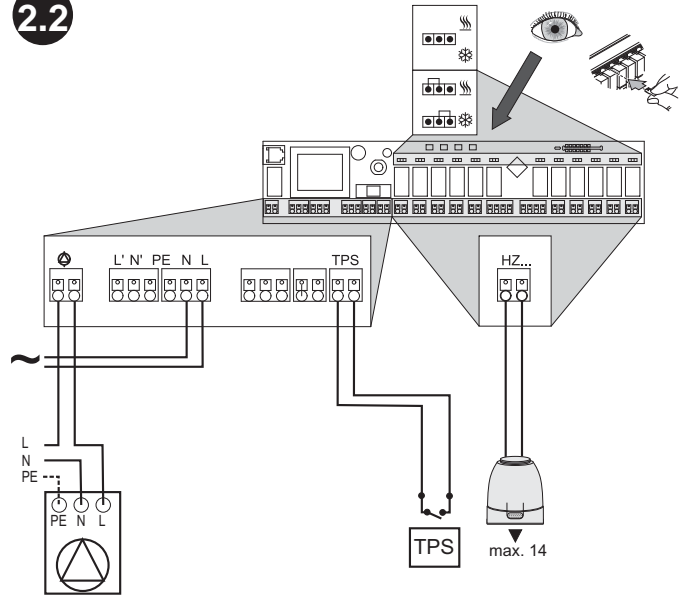

1.2

1.3

2.1

2.2

2.3

2.4

2.5

Connection:

Connection type pump 230V:

Basic Mode

Channel 1

5sec.

Channel 1

CRCA-00/06
CRCA-00/07

Channel 2

5sec.