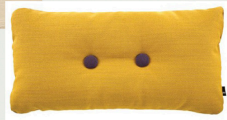

Metallic lyslykter

Pure & original

Dot pillow, Hay

Puff rest, Muuto

Dot pillow, Hay

Geiteskinn

Hee lounge chair, Hay