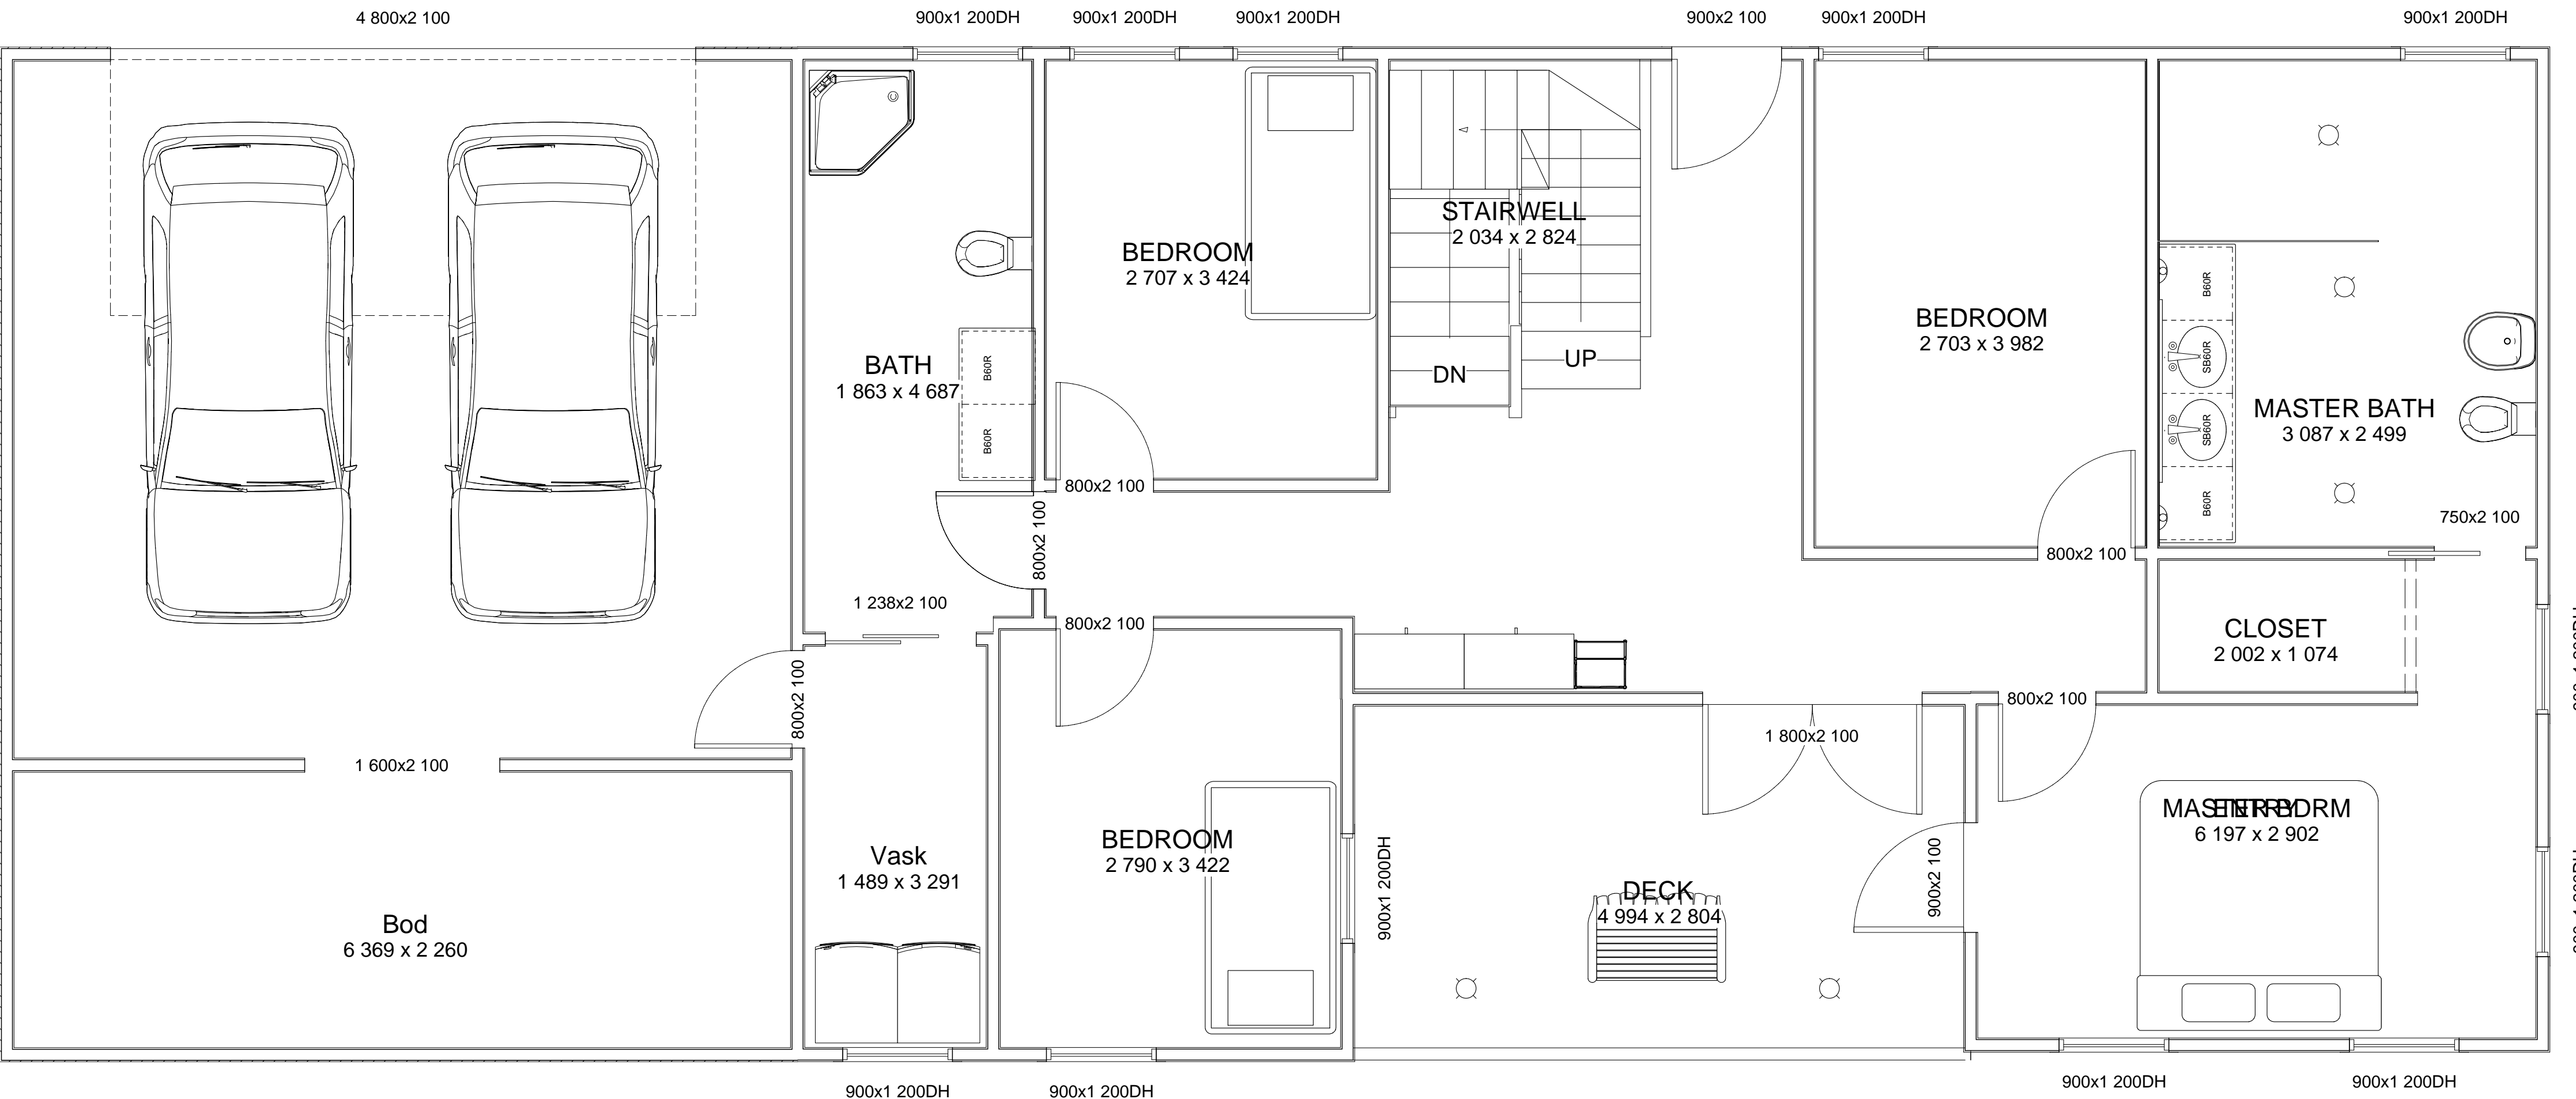

DECK
6 382 x 8 120

DECK
14 202 x 2 816

LIVING AREA
75,5 sq m

DN
OPEN BELOW
2 054 x 859

Allrom
8 496 x 5 187

16023687

B60R B60R SB120 Dishwasher (integrated) B60R U6060229R U6060229R

3 650x1 260SH

900x1 200DH

900x1 200DH

900x1 200DH

900x1 200DH

900x1 200DH

900x1 200DH

1 800x2 100

900x1 200DH

900x1 200DH

REF.

LIVING AREA
152,6 sq m

Teknisk
2 995 x 2 642

Div
1 489 x 2 642

1 500x2 100

800x2 100

UP

900x1 200DH

900x1 200DH

UP

LIVING AREA
104,7 sq m