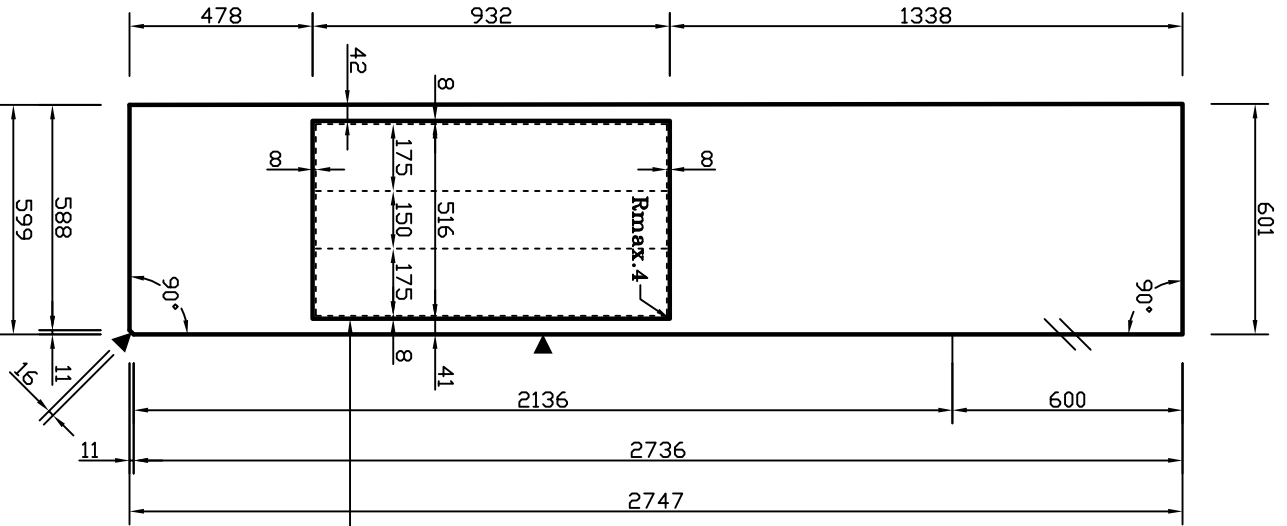

- Star Galaxy 30mm
- Polished
- ▲ -T-profile
- ◻ -T-rounded profile, R3

Push-fit hob
Miele KM 6383

Undermounted sink
Franke KBX 110-55
Franke KBX 110-20