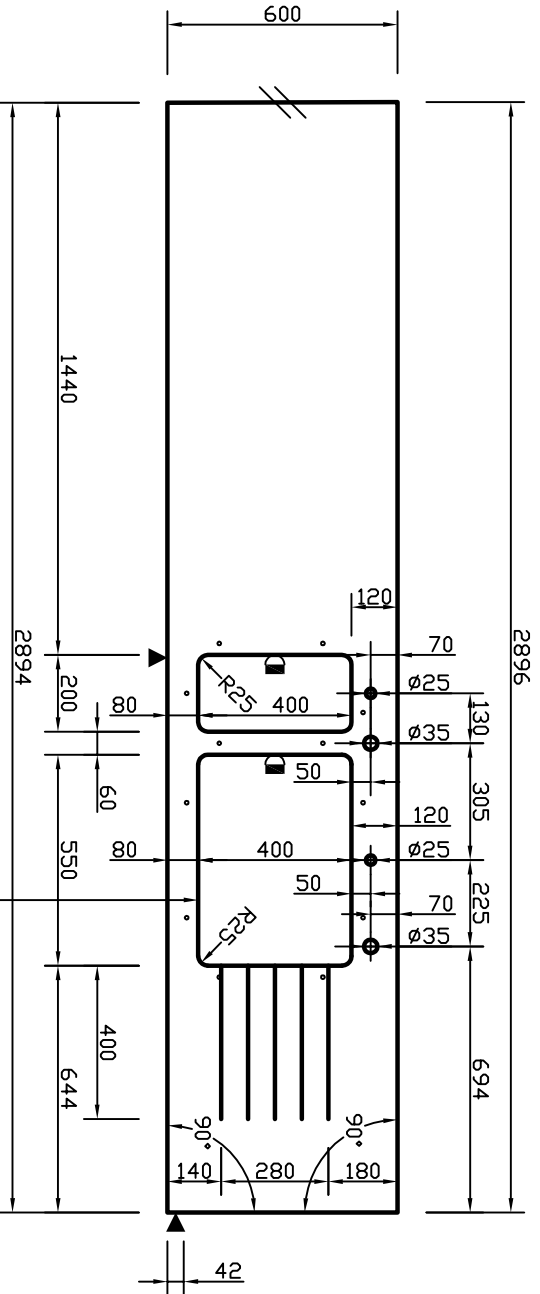

- Star Galaxy 30mm
- Polished
- ▲ -T-profile
- ◻ -T-rounded profile, R3

Push-fit hob
Miele KM 6383

Undermounted sink
Franke KBX 110-55
Franke KBX 110-20