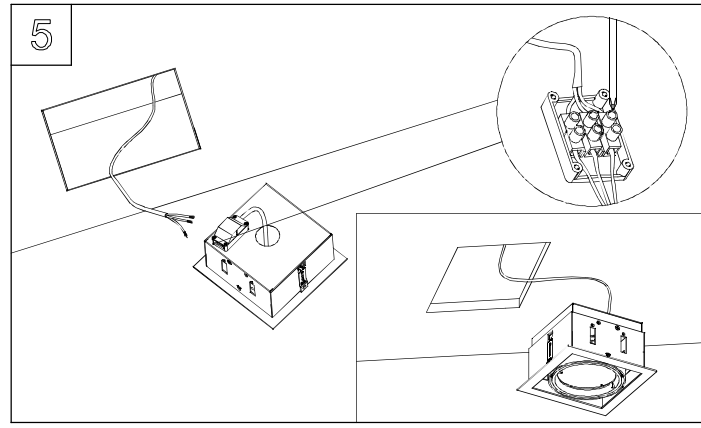

GU10

GX8.5

G53

GU5.3

MULTIDIR EVO S				
VERSION	POSITION 1	POSITION 2	POSITION 3	POSITION 4
GU5.3	✓ Hmax 50mm	✓ Hmax 75mm	✓ Hmax 95mm	✓
GU10	X	✓ Hmax 50mm	✓ Hmax 75mm	✓

MULTIDIR EVO L				
VERSION	POSITION 1	POSITION 2	POSITION 3	POSITION 4
GU10	X	✓ Hmax 80mm	✓ Hmax 100mm	✓
GX8.5	X	✓	✓	✓
G53	✓ Hmax 77mm	✓ Hmax 102mm	✓ Hmax 122mm	✓
G8.5	X	✓	✓	✓
LED ZHAGA	X	X	✓	✓

TRIM VERSION

4

0-25mm

TRIM VERSION	Size
SMALL 1 LAMP	110x110
SMALL 2 LAMP	208x110
SMALL 3 LAMP	306x110
BIG 1 LAMP	170x170
BIG 2 LAMP	302x170
BIG 3 LAMP	458x170

↓ TRIMLESS VERSION

3

TRIMLESS VERSION	
SMALL 1 LAMP	108x108
SMALL 2 LAMP	206x108
SMALL 3 LAMP	304x108
BIG 1 LAMP	156x156
BIG 2 LAMP	300x156
BIG 3 LAMP	444x156