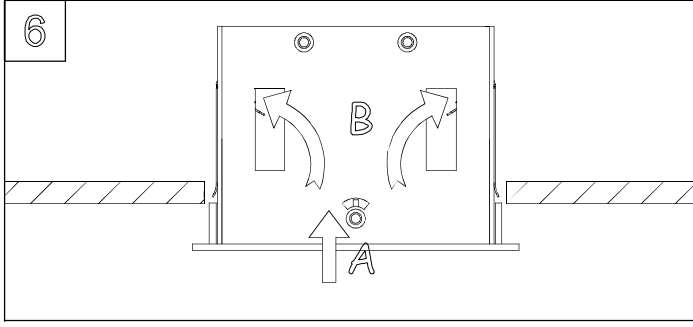

GU10

GX8.5

G53

GU5.3

MULTIDIR EVO S				
VERSION	POSITION 1	POSITION 2	POSITION 3	POSITION 4
GU5.3	✓ Hmax 50mm	✓ Hmax 75mm	✓ Hmax 95mm	✓
GU10	X	✓ Hmax 50mm	✓ Hmax 75mm	✓

MULTIDIR EVO L				
VERSION	POSITION 1	POSITION 2	POSITION 3	POSITION 4
GU10	X	✓ Hmax 80mm	✓ Hmax 100mm	✓
GX8.5	X	✓	✓	✓
G53	✓ Hmax 77mm	✓ Hmax 102mm	✓ Hmax 122mm	✓
G8.5	X	✓	✓	✓
LED ZHAGA	X	X	✓	✓

TRIM VERSION

4

0-25mm

TRIM VERSION	Size
SMALL 1 LAMP	110x110
SMALL 2 LAMP	208x110
SMALL 3 LAMP	306x110
BIG 1 LAMP	170x170
BIG 2 LAMP	302x170
BIG 3 LAMP	458x170

↓ TRIMLESS VERSION

3

TRIMLESS VERSION	
SMALL 1 LAMP	108x108
SMALL 2 LAMP	206x108
SMALL 3 LAMP	304x108
BIG 1 LAMP	156x156
BIG 2 LAMP	300x156
BIG 3 LAMP	444x156