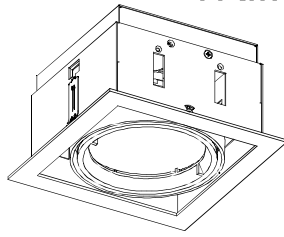

1

MULTIDIR
STRUCTURES

TRIM