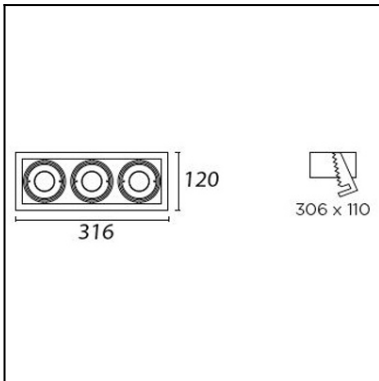

MULTIDIR EVO

71-2944-14-00

The photograph may not match the reference exactly. Please read the product description to identify the finish.

[Download photometric file .ldt / .ies](#)

Description

Housing for three MULTIDIR EVO S electronic kits (see kits available in Accessories). Version for installation with a visible surround. Surround, rotation rings and interior in white finish. Height-adjustable rear cover allowing the use of different lighting sources.

TECHNICAL CHARACTERISTICS

Type:	Accessory
Adjustable:	Adjustable $\pm 40^\circ$ around the two axis forming the horizontal plane.
IP Protection degrees:	IP23
Units per box:	8
Net Weight (Kg):	1.715
EAN:	8435381413330

MATERIALS / FINISHES

Structure material:	Steel Aluminium
Structure finish:	White White

1

2

3

306x110 mm

0-25mm

Scale 1:2

TRIM VERSION

4

0-25mm

TRIM VERSION	Size
SMALL 1 LAMP	110x110
SMALL 2 LAMP	208x110
SMALL 3 LAMP	306x110
BIG 1 LAMP	170x170
BIG 2 LAMP	302x170
BIG 3 LAMP	458x170

↓ TRIMLESS VERSION

3

TRIMLESS VERSION	
SMALL 1 LAMP	108x108
SMALL 2 LAMP	206x108
SMALL 3 LAMP	304x108
BIG 1 LAMP	156x156
BIG 2 LAMP	300x156
BIG 3 LAMP	444x156