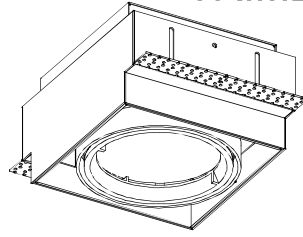

MATERIALS / FINISHES

Structure material:	Steel Aluminium
Structure finish:	White White

1

2

3

306x110 mm

0-25mm

Scale 1:2

29-10-13

1

MULTIDIR
STRUCTURES

TRIM

TRIMLESS

KIT GU10

KIT GX8.5

KIT LED / LED AC

GU10

GX8.5

G53

GU5.3

MULTIDIR EVO S				
VERSION	POSITION 1	POSITION 2	POSITION 3	POSITION 4
GU5.3	✓ Hmax 50mm	✓ Hmax 75mm	✓ Hmax 95mm	✓
GU10	X	✓ Hmax 50mm	✓ Hmax 75mm	✓

MULTIDIR EVO L				
VERSION	POSITION 1	POSITION 2	POSITION 3	POSITION 4
GU10	X	✓ Hmax 80mm	✓ Hmax 100mm	✓
GX8.5	X	✓	✓	✓
G53	✓ Hmax 77mm	✓ Hmax 102mm	✓ Hmax 122mm	✓
G8.5	X	✓	✓	✓
LED ZHAGA	X	X	✓	✓

TRIM VERSION

4

0-25mm

TRIM VERSION	Size
SMALL 1 LAMP	110x110
SMALL 2 LAMP	208x110
SMALL 3 LAMP	306x110
BIG 1 LAMP	170x170
BIG 2 LAMP	302x170
BIG 3 LAMP	458x170

↓ TRIMLESS VERSION

3

TRIMLESS VERSION	
SMALL 1 LAMP	108x108
SMALL 2 LAMP	206x108
SMALL 3 LAMP	304x108
BIG 1 LAMP	156x156
BIG 2 LAMP	300x156
BIG 3 LAMP	444x156