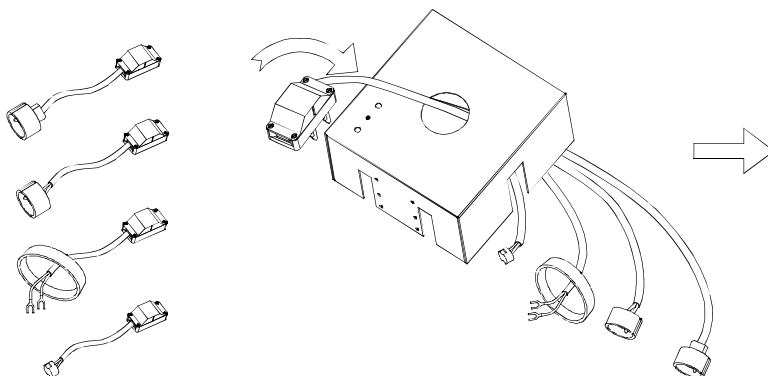

KIT G53

KIT G8.5

KIT GU5.3

2

LED / LED AC

G8.5

*

OPTIONAL

GU10

GX8.5

G53

GU5.3

MULTIDIR EVO S				
VERSION	POSITION 1	POSITION 2	POSITION 3	POSITION 4
GU5.3	✓ Hmax 50mm	✓ Hmax 75mm	✓ Hmax 95mm	✓
GU10	X	✓ Hmax 50mm	✓ Hmax 75mm	✓

MULTIDIR EVO L				
VERSION	POSITION 1	POSITION 2	POSITION 3	POSITION 4
GU10	X	✓ Hmax 80mm	✓ Hmax 100mm	✓
GX8.5	X	✓	✓	✓
G53	✓ Hmax 77mm	✓ Hmax 102mm	✓ Hmax 122mm	✓
G8.5	X	✓	✓	✓
LED ZHAGA	X	X	✓	✓