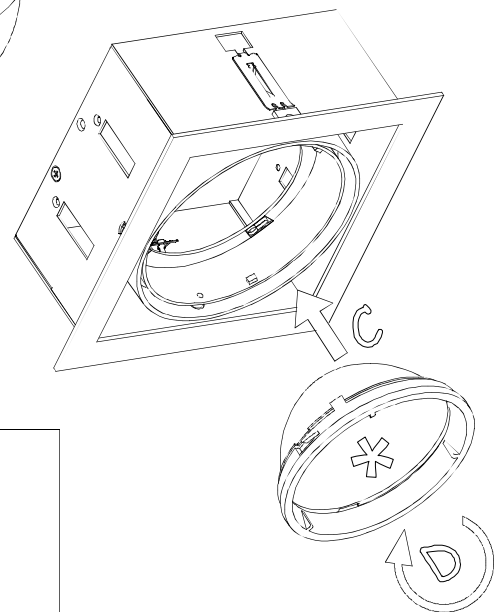

TECHNICAL CHARACTERISTICS

Type:	Accessory
Adjustable:	Adjustable $\pm 40^\circ$ around the two axis forming the horizontal plane.
IP Protection degrees:	IP23
Units per box:	8
Net Weight (Kg):	1.715
EAN:	8435381413330

KIT G53

KIT G8.5

KIT GU5.3

2

LED / LED AC

G8.5

*

OPTIONAL

GU10

GX8.5

G53

GU5.3

MULTIDIR EVO S				
VERSION	POSITION 1	POSITION 2	POSITION 3	POSITION 4
GU5.3	✓ Hmax 50mm	✓ Hmax 75mm	✓ Hmax 95mm	✓
GU10	X	✓ Hmax 50mm	✓ Hmax 75mm	✓

MULTIDIR EVO L				
VERSION	POSITION 1	POSITION 2	POSITION 3	POSITION 4
GU10	X	✓ Hmax 80mm	✓ Hmax 100mm	✓
GX8.5	X	✓	✓	✓
G53	✓ Hmax 77mm	✓ Hmax 102mm	✓ Hmax 122mm	✓
G8.5	X	✓	✓	✓
LED ZHAGA	X	X	✓	✓

TRIM VERSION

4

0-25mm

TRIM VERSION	Size
SMALL 1 LAMP	110x110
SMALL 2 LAMP	208x110
SMALL 3 LAMP	306x110
BIG 1 LAMP	170x170
BIG 2 LAMP	302x170
BIG 3 LAMP	458x170

↓ TRIMLESS VERSION

3

TRIMLESS VERSION	
SMALL 1 LAMP	108x108
SMALL 2 LAMP	206x108
SMALL 3 LAMP	304x108
BIG 1 LAMP	156x156
BIG 2 LAMP	300x156
BIG 3 LAMP	444x156