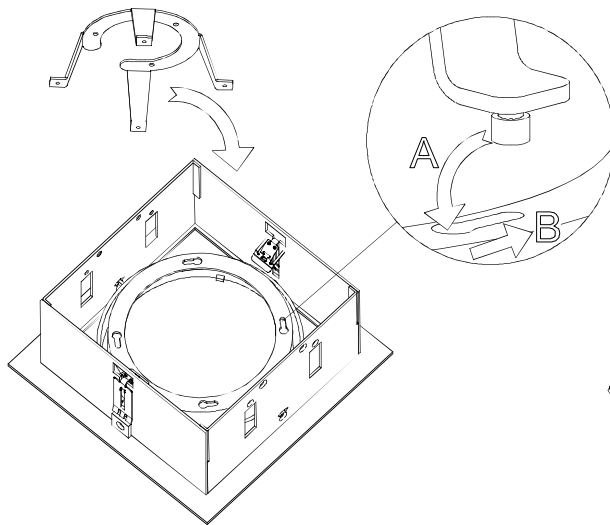

KIT G53

KIT G8.5

KIT GU5.3

2

LED / LED AC

G8.5

*

OPTIONAL

GU10

GX8.5

G53

GU5.3

MULTIDIR EVO S				
VERSION	POSITION 1	POSITION 2	POSITION 3	POSITION 4
GU5.3	✓ Hmax 50mm	✓ Hmax 75mm	✓ Hmax 95mm	✓
GU10	X	✓ Hmax 50mm	✓ Hmax 75mm	✓

MULTIDIR EVO L				
VERSION	POSITION 1	POSITION 2	POSITION 3	POSITION 4
GU10	X	✓ Hmax 80mm	✓ Hmax 100mm	✓
GX8.5	X	✓	✓	✓
G53	✓ Hmax 77mm	✓ Hmax 102mm	✓ Hmax 122mm	✓
G8.5	X	✓	✓	✓
LED ZHAGA	X	X	✓	✓

TRIM VERSION

4

0-25mm

TRIM VERSION	Size
SMALL 1 LAMP	110x110
SMALL 2 LAMP	208x110
SMALL 3 LAMP	306x110
BIG 1 LAMP	170x170
BIG 2 LAMP	302x170
BIG 3 LAMP	458x170

↓ TRIMLESS VERSION

3

TRIMLESS VERSION	
SMALL 1 LAMP	108x108
SMALL 2 LAMP	206x108
SMALL 3 LAMP	304x108
BIG 1 LAMP	156x156
BIG 2 LAMP	300x156
BIG 3 LAMP	444x156