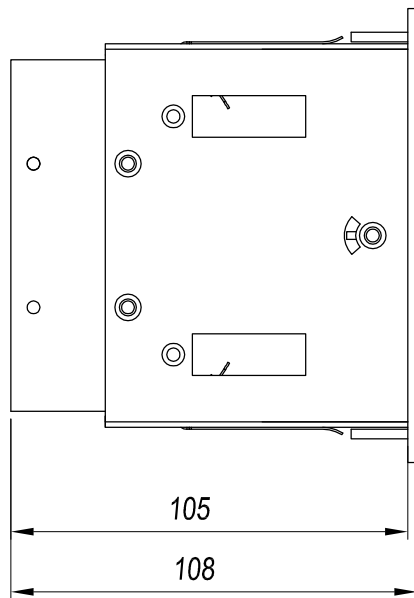

TECHNICAL CHARACTERISTICS

Type:	Accessory
Adjustable:	Adjustable $\pm 40^\circ$ around the two axis forming the horizontal plane.
IP Protection degrees:	IP23
Units per box:	8
Net Weight (Kg):	1.715
EAN:	8435381413330

MATERIALS / FINISHES

Structure material:	Steel Aluminium
Structure finish:	White White

1

2

3

306x110 mm

0-25mm

Scale 1:2

TRIM VERSION

4

0-25mm

TRIM VERSION	Size
SMALL 1 LAMP	110x110
SMALL 2 LAMP	208x110
SMALL 3 LAMP	306x110
BIG 1 LAMP	170x170
BIG 2 LAMP	302x170
BIG 3 LAMP	458x170

↓ TRIMLESS VERSION

3

TRIMLESS VERSION	
SMALL 1 LAMP	108x108
SMALL 2 LAMP	206x108
SMALL 3 LAMP	304x108
BIG 1 LAMP	156x156
BIG 2 LAMP	300x156
BIG 3 LAMP	444x156