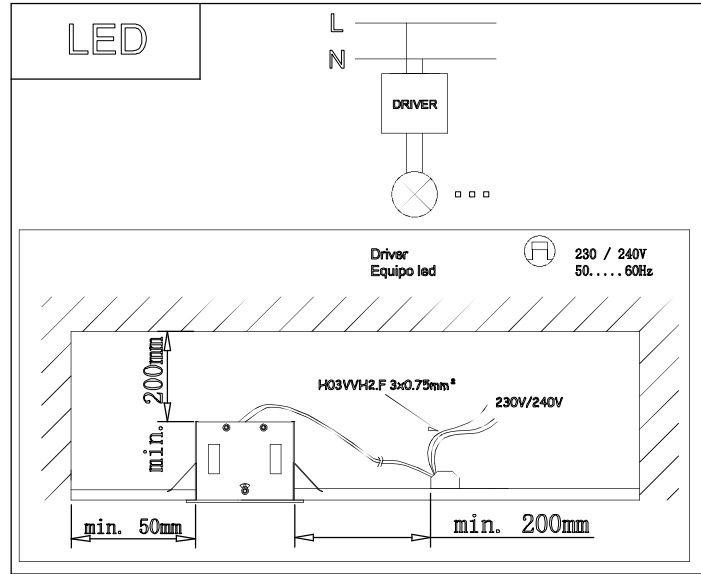

TECHNICAL CHARACTERISTICS

Type:	Accessory
Adjustable:	Adjustable $\pm 40^\circ$ around the two axis forming the horizontal plane.
IP Protection degrees:	IP23
Units per box:	8
Net Weight (Kg):	1.715
EAN:	8435381413330

GU10

GX8.5

G53

GU5.3

MULTIDIR EVO S				
VERSION	POSITION 1	POSITION 2	POSITION 3	POSITION 4
GU5.3	✓ Hmax 50mm	✓ Hmax 75mm	✓ Hmax 95mm	✓
GU10	X	✓ Hmax 50mm	✓ Hmax 75mm	✓

MULTIDIR EVO L				
VERSION	POSITION 1	POSITION 2	POSITION 3	POSITION 4
GU10	X	✓ Hmax 80mm	✓ Hmax 100mm	✓
GX8.5	X	✓	✓	✓
G53	✓ Hmax 77mm	✓ Hmax 102mm	✓ Hmax 122mm	✓
G8.5	X	✓	✓	✓
LED ZHAGA	X	X	✓	✓

TRIM VERSION

4

0-25mm

TRIM VERSION	Size
SMALL 1 LAMP	110x110
SMALL 2 LAMP	208x110
SMALL 3 LAMP	306x110
BIG 1 LAMP	170x170
BIG 2 LAMP	302x170
BIG 3 LAMP	458x170

↓ TRIMLESS VERSION

3

TRIMLESS VERSION	
SMALL 1 LAMP	108x108
SMALL 2 LAMP	206x108
SMALL 3 LAMP	304x108
BIG 1 LAMP	156x156
BIG 2 LAMP	300x156
BIG 3 LAMP	444x156