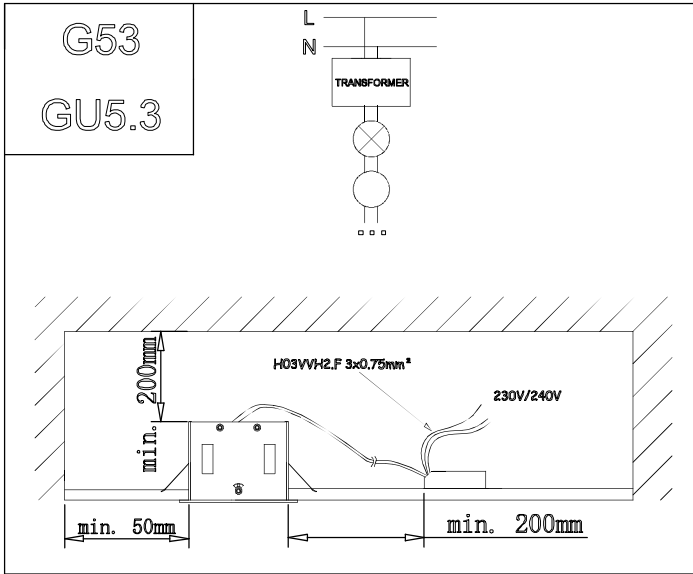

TECHNICAL CHARACTERISTICS

Type:	Accessory
Adjustable:	Adjustable $\pm 40^\circ$ around the two axis forming the horizontal plane.
IP Protection degrees:	IP23
Units per box:	8
Net Weight (Kg):	1.715
EAN:	8435381413330

MATERIALS / FINISHES

Structure material:	Steel Aluminium
Structure finish:	White White

1

2

3

306x110 mm

0-25mm

Scale 1:2

GU10

GX8.5

G53

GU5.3

MULTIDIR EVO S				
VERSION	POSITION 1	POSITION 2	POSITION 3	POSITION 4
GU5.3	✓ Hmax 50mm	✓ Hmax 75mm	✓ Hmax 95mm	✓
GU10	X	✓ Hmax 50mm	✓ Hmax 75mm	✓

MULTIDIR EVO L				
VERSION	POSITION 1	POSITION 2	POSITION 3	POSITION 4
GU10	X	✓ Hmax 80mm	✓ Hmax 100mm	✓
GX8.5	X	✓	✓	✓
G53	✓ Hmax 77mm	✓ Hmax 102mm	✓ Hmax 122mm	✓
G8.5	X	✓	✓	✓
LED ZHAGA	X	X	✓	✓

TRIM VERSION

4

0-25mm

TRIM VERSION	Size
SMALL 1 LAMP	110x110
SMALL 2 LAMP	208x110
SMALL 3 LAMP	306x110
BIG 1 LAMP	170x170
BIG 2 LAMP	302x170
BIG 3 LAMP	458x170

↓ TRIMLESS VERSION

3

TRIMLESS VERSION	
SMALL 1 LAMP	108x108
SMALL 2 LAMP	206x108
SMALL 3 LAMP	304x108
BIG 1 LAMP	156x156
BIG 2 LAMP	300x156
BIG 3 LAMP	444x156