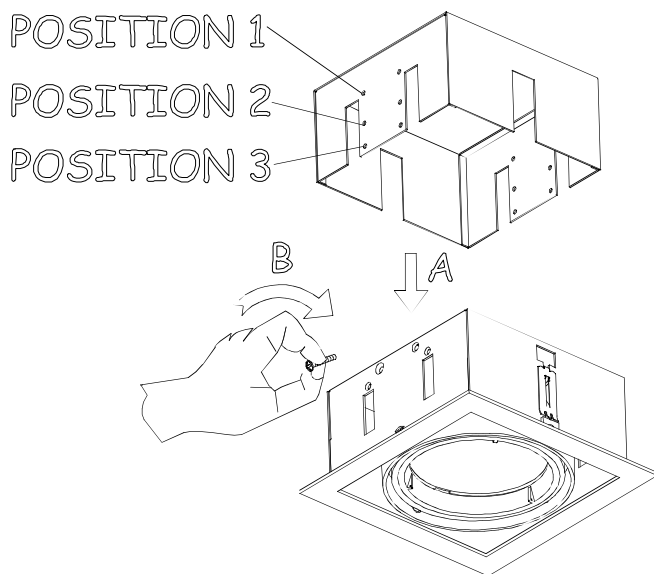

KIT G53

KIT G8.5

KIT GU5.3

2

LED / LED AC

G8.5

*

OPTIONAL

GU10

GX8.5

G53

GU5.3

MULTIDIR EVO S				
VERSION	POSITION 1	POSITION 2	POSITION 3	POSITION 4
GU5.3	✓ Hmax 50mm	✓ Hmax 75mm	✓ Hmax 95mm	✓
GU10	X	✓ Hmax 50mm	✓ Hmax 75mm	✓

MULTIDIR EVO L				
VERSION	POSITION 1	POSITION 2	POSITION 3	POSITION 4
GU10	X	✓ Hmax 80mm	✓ Hmax 100mm	✓
GX8.5	X	✓	✓	✓
G53	✓ Hmax 77mm	✓ Hmax 102mm	✓ Hmax 122mm	✓
G8.5	X	✓	✓	✓
LED ZHAGA	X	X	✓	✓

TRIM VERSION

4

0-25mm

TRIM VERSION	Size
SMALL 1 LAMP	110x110
SMALL 2 LAMP	208x110
SMALL 3 LAMP	306x110
BIG 1 LAMP	170x170
BIG 2 LAMP	302x170
BIG 3 LAMP	458x170

↓ TRIMLESS VERSION

3

TRIMLESS VERSION	
SMALL 1 LAMP	108x108
SMALL 2 LAMP	206x108
SMALL 3 LAMP	304x108
BIG 1 LAMP	156x156
BIG 2 LAMP	300x156
BIG 3 LAMP	444x156