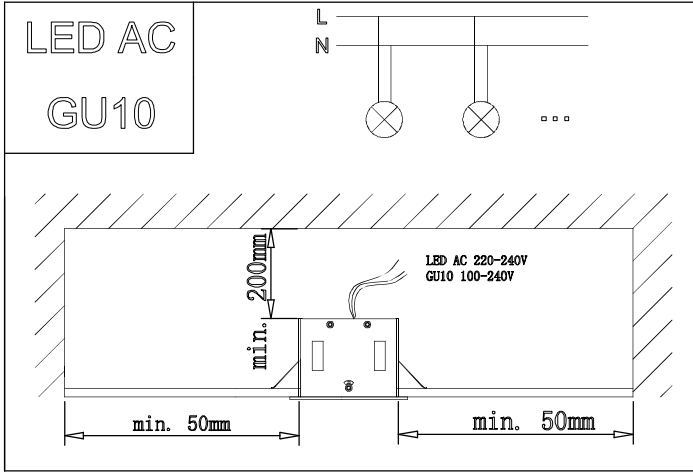

TECHNICAL CHARACTERISTICS

Type:	Accessory
Adjustable:	Adjustable $\pm 40^\circ$ around the two axis forming the horizontal plane.
IP Protection degrees:	IP23
Units per box:	8
Net Weight (Kg):	1.715
EAN:	8435381413330

GU10

GX8.5

G53

GU5.3

MULTIDIR EVO S				
VERSION	POSITION 1	POSITION 2	POSITION 3	POSITION 4
GU5.3	✓ Hmax 50mm	✓ Hmax 75mm	✓ Hmax 95mm	✓
GU10	X	✓ Hmax 50mm	✓ Hmax 75mm	✓

MULTIDIR EVO L				
VERSION	POSITION 1	POSITION 2	POSITION 3	POSITION 4
GU10	X	✓ Hmax 80mm	✓ Hmax 100mm	✓
GX8.5	X	✓	✓	✓
G53	✓ Hmax 77mm	✓ Hmax 102mm	✓ Hmax 122mm	✓
G8.5	X	✓	✓	✓
LED ZHAGA	X	X	✓	✓

TRIM VERSION

4

0-25mm

TRIM VERSION	Size
SMALL 1 LAMP	110x110
SMALL 2 LAMP	208x110
SMALL 3 LAMP	306x110
BIG 1 LAMP	170x170
BIG 2 LAMP	302x170
BIG 3 LAMP	458x170

↓ TRIMLESS VERSION

3

TRIMLESS VERSION	
SMALL 1 LAMP	108x108
SMALL 2 LAMP	206x108
SMALL 3 LAMP	304x108
BIG 1 LAMP	156x156
BIG 2 LAMP	300x156
BIG 3 LAMP	444x156