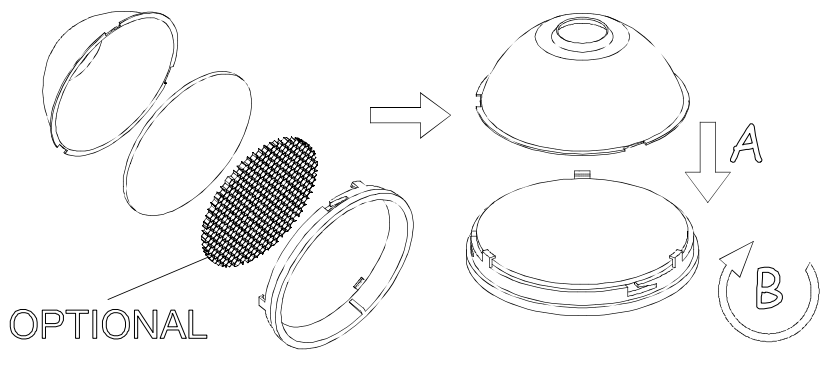

KIT G53

KIT G8.5

KIT GU5.3

2

LED / LED AC

G8.5

*

OPTIONAL

GU10

GX8.5

G53

GU5.3

MULTIDIR EVO S				
VERSION	POSITION 1	POSITION 2	POSITION 3	POSITION 4
GU5.3	✓ Hmax 50mm	✓ Hmax 75mm	✓ Hmax 95mm	✓
GU10	X	✓ Hmax 50mm	✓ Hmax 75mm	✓

MULTIDIR EVO L				
VERSION	POSITION 1	POSITION 2	POSITION 3	POSITION 4
GU10	X	✓ Hmax 80mm	✓ Hmax 100mm	✓
GX8.5	X	✓	✓	✓
G53	✓ Hmax 77mm	✓ Hmax 102mm	✓ Hmax 122mm	✓
G8.5	X	✓	✓	✓
LED ZHAGA	X	X	✓	✓