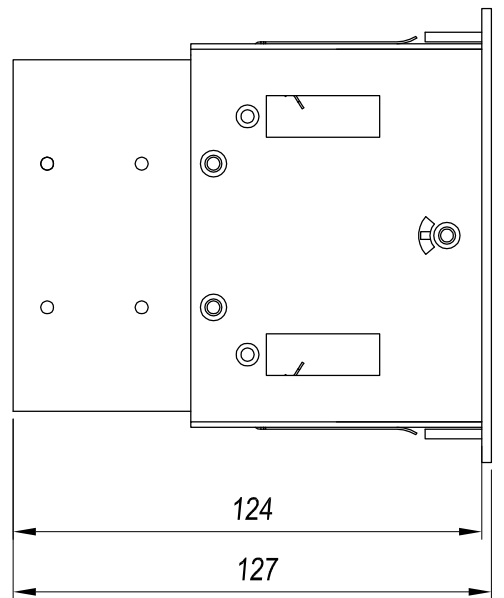

TECHNICAL CHARACTERISTICS

Type:	Accessory
Adjustable:	Adjustable $\pm 40^\circ$ around the two axis forming the horizontal plane.
IP Protection degrees:	IP23
Units per box:	8
Net Weight (Kg):	1.715
EAN:	8435381413330

MATERIALS / FINISHES

Structure material:	Steel Aluminium
Structure finish:	White White

1

2

3

306x110 mm

0-25mm

Scale 1:2

TRIM VERSION

4

0-25mm

TRIM VERSION	Size
SMALL 1 LAMP	110x110
SMALL 2 LAMP	208x110
SMALL 3 LAMP	306x110
BIG 1 LAMP	170x170
BIG 2 LAMP	302x170
BIG 3 LAMP	458x170

↓ TRIMLESS VERSION

3

TRIMLESS VERSION	
SMALL 1 LAMP	108x108
SMALL 2 LAMP	206x108
SMALL 3 LAMP	304x108
BIG 1 LAMP	156x156
BIG 2 LAMP	300x156
BIG 3 LAMP	444x156