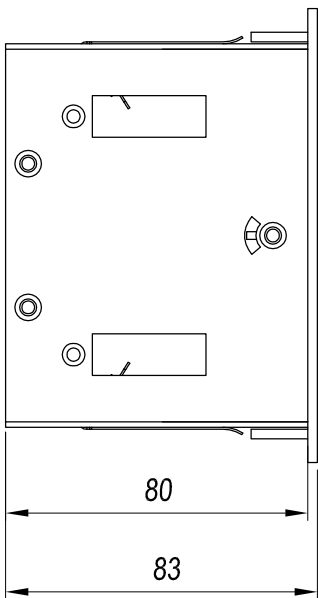

TECHNICAL CHARACTERISTICS

Type:	Accessory
Adjustable:	Adjustable $\pm 40^\circ$ around the two axis forming the horizontal plane.
IP Protection degrees:	IP23
Units per box:	8
Net Weight (Kg):	1.715
EAN:	8435381413330

MATERIALS / FINISHES

Structure material:	Steel Aluminium
Structure finish:	White White

1

2

3

306x110 mm

0-25mm

Scale 1:2

TRIM VERSION

4

0-25mm

TRIM VERSION	Size
SMALL 1 LAMP	110x110
SMALL 2 LAMP	208x110
SMALL 3 LAMP	306x110
BIG 1 LAMP	170x170
BIG 2 LAMP	302x170
BIG 3 LAMP	458x170

↓ TRIMLESS VERSION

3

TRIMLESS VERSION	
SMALL 1 LAMP	108x108
SMALL 2 LAMP	206x108
SMALL 3 LAMP	304x108
BIG 1 LAMP	156x156
BIG 2 LAMP	300x156
BIG 3 LAMP	444x156