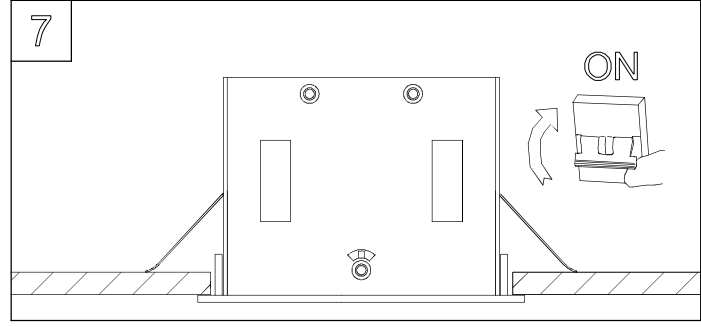

GU10

GX8.5

G53

GU5.3

MULTIDIR EVO S				
VERSION	POSITION 1	POSITION 2	POSITION 3	POSITION 4
GU5.3	✓ Hmax 50mm	✓ Hmax 75mm	✓ Hmax 95mm	✓
GU10	X	✓ Hmax 50mm	✓ Hmax 75mm	✓

MULTIDIR EVO L				
VERSION	POSITION 1	POSITION 2	POSITION 3	POSITION 4
GU10	X	✓ Hmax 80mm	✓ Hmax 100mm	✓
GX8.5	X	✓	✓	✓
G53	✓ Hmax 77mm	✓ Hmax 102mm	✓ Hmax 122mm	✓
G8.5	X	✓	✓	✓
LED ZHAGA	X	X	✓	✓

TRIM VERSION

4

0-25mm

TRIM VERSION	Size
SMALL 1 LAMP	110x110
SMALL 2 LAMP	208x110
SMALL 3 LAMP	306x110
BIG 1 LAMP	170x170
BIG 2 LAMP	302x170
BIG 3 LAMP	458x170

↓ TRIMLESS VERSION

3

TRIMLESS VERSION	
SMALL 1 LAMP	108x108
SMALL 2 LAMP	206x108
SMALL 3 LAMP	304x108
BIG 1 LAMP	156x156
BIG 2 LAMP	300x156
BIG 3 LAMP	444x156