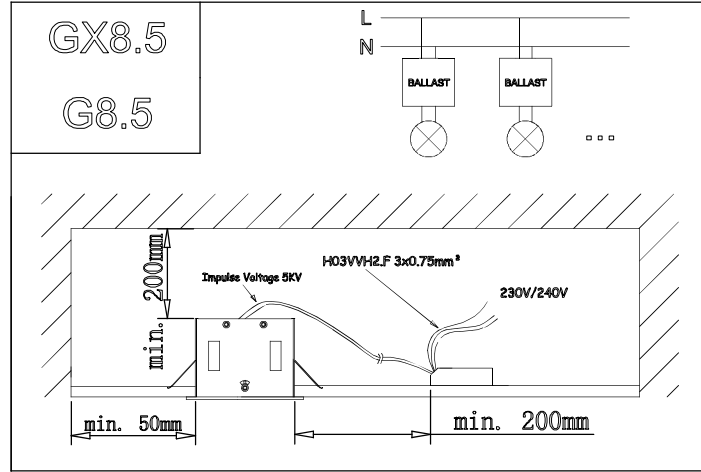

TECHNICAL CHARACTERISTICS

Type:	Accessory
Adjustable:	Adjustable $\pm 40^\circ$ around the two axis forming the horizontal plane.
IP Protection degrees:	IP23
Units per box:	8
Net Weight (Kg):	1.715
EAN:	8435381413330

GU10

GX8.5

G53

GU5.3

MULTIDIR EVO S				
VERSION	POSITION 1	POSITION 2	POSITION 3	POSITION 4
GU5.3	✓ Hmax 50mm	✓ Hmax 75mm	✓ Hmax 95mm	✓
GU10	X	✓ Hmax 50mm	✓ Hmax 75mm	✓

MULTIDIR EVO L				
VERSION	POSITION 1	POSITION 2	POSITION 3	POSITION 4
GU10	X	✓ Hmax 80mm	✓ Hmax 100mm	✓
GX8.5	X	✓	✓	✓
G53	✓ Hmax 77mm	✓ Hmax 102mm	✓ Hmax 122mm	✓
G8.5	X	✓	✓	✓
LED ZHAGA	X	X	✓	✓

TRIM VERSION

4

0-25mm

TRIM VERSION	Size
SMALL 1 LAMP	110x110
SMALL 2 LAMP	208x110
SMALL 3 LAMP	306x110
BIG 1 LAMP	170x170
BIG 2 LAMP	302x170
BIG 3 LAMP	458x170

↓ TRIMLESS VERSION

3

TRIMLESS VERSION	
SMALL 1 LAMP	108x108
SMALL 2 LAMP	206x108
SMALL 3 LAMP	304x108
BIG 1 LAMP	156x156
BIG 2 LAMP	300x156
BIG 3 LAMP	444x156