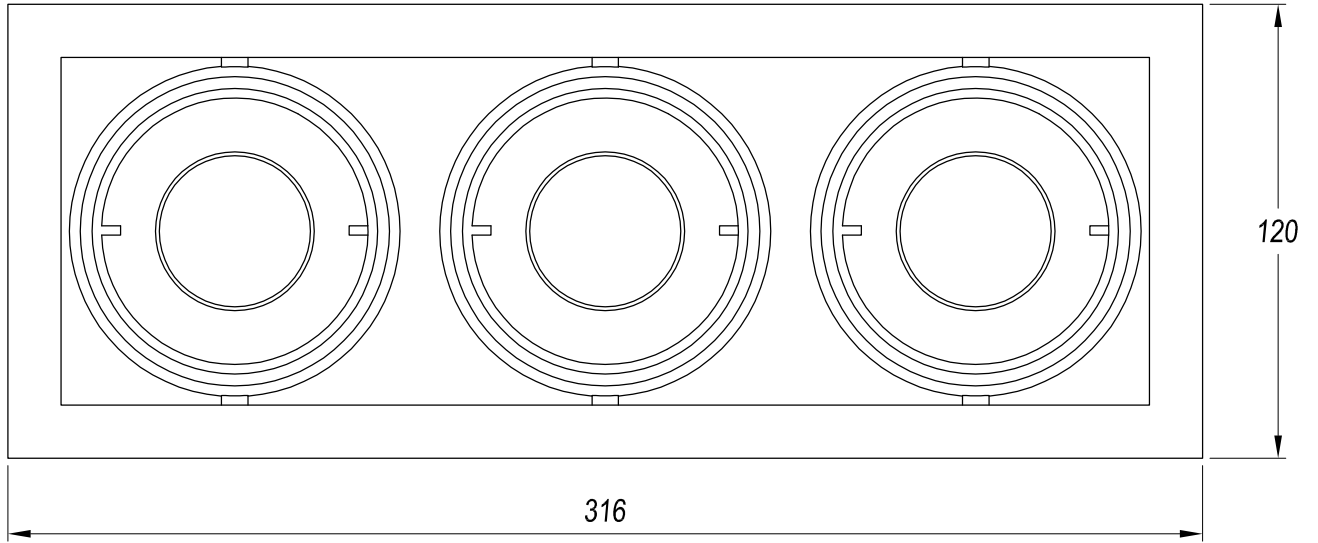

MULTIDIR EVO

71-2944-14-00

The photograph may not match the reference exactly. Please read the product description to identify the finish.

[Download photometric file .ldt / .ies](#)

Description

Housing for three MULTIDIR EVO S electronic kits (see kits available in Accessories). Version for installation with a visible surround. Surround, rotation rings and interior in white finish. Height-adjustable rear cover allowing the use of different lighting sources.

TECHNICAL CHARACTERISTICS

Type:	Accessory
Adjustable:	Adjustable $\pm 40^\circ$ around the two axis forming the horizontal plane.
IP Protection degrees:	IP23
Units per box:	8
Net Weight (Kg):	1.715
EAN:	8435381413330

MATERIALS / FINISHES

Structure material:	Steel Aluminium
Structure finish:	White White

1

2

3

306x110 mm

0-25mm

Scale 1:2

TRIM VERSION

4

0-25mm

TRIM VERSION	Size
SMALL 1 LAMP	110x110
SMALL 2 LAMP	208x110
SMALL 3 LAMP	306x110
BIG 1 LAMP	170x170
BIG 2 LAMP	302x170
BIG 3 LAMP	458x170

↓ TRIMLESS VERSION

3

TRIMLESS VERSION	
SMALL 1 LAMP	108x108
SMALL 2 LAMP	206x108
SMALL 3 LAMP	304x108
BIG 1 LAMP	156x156
BIG 2 LAMP	300x156
BIG 3 LAMP	444x156