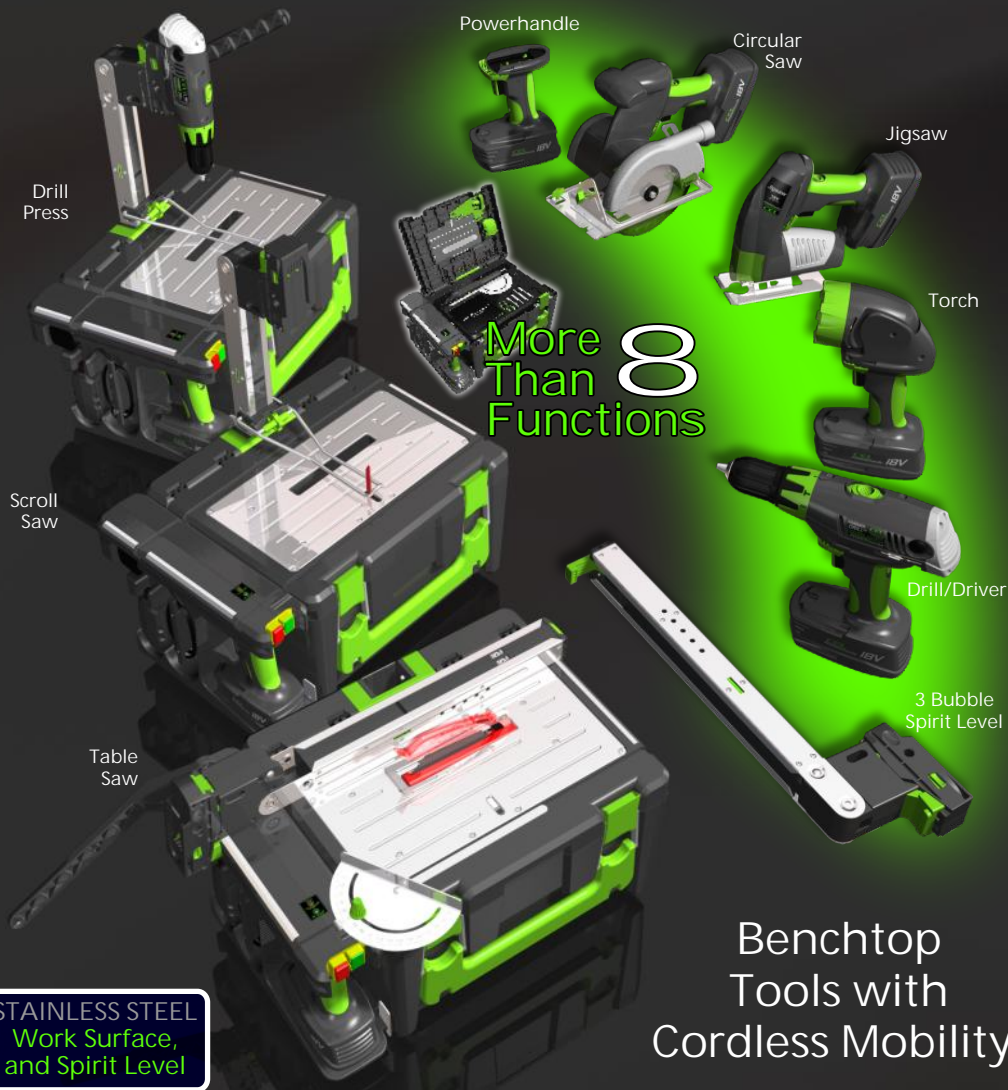

POWER8 *Unparalleled Cordless Functionality*

workshop

International
Patent Pending

Unique & Universal

Cordless & Benchtop

High Quality & Powerful

Benchtop
Tools with
Cordless Mobility!

A Full Workshop-In-One Armoured Case

Circular Saw

Drill/Driver

Jigsaw

Torch

Drill Press

Table Saw

Scroll Saw

Lightweight
Soft Grips & Ergonomic Form
High Quality Rechargeable Cell
Extra Rugged & Tough Plastic Casing
Universal across the POWER8workshop range